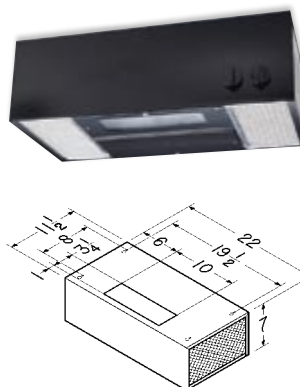

MODEL PM 44WW, PM 44BL

- Variable speed, rotary controls.
- Twin squirrel-cage blower, 410 CFM (vertical discharge).
- Two-level light control (bulb not included).
- Two washable aluminum filters.
- Black or White finish.
- For ducted installations, includes damper/adapter for 3¼" x 10" duct.
- Optional non-ducted kit, Model 355 NDK (purchased separately).